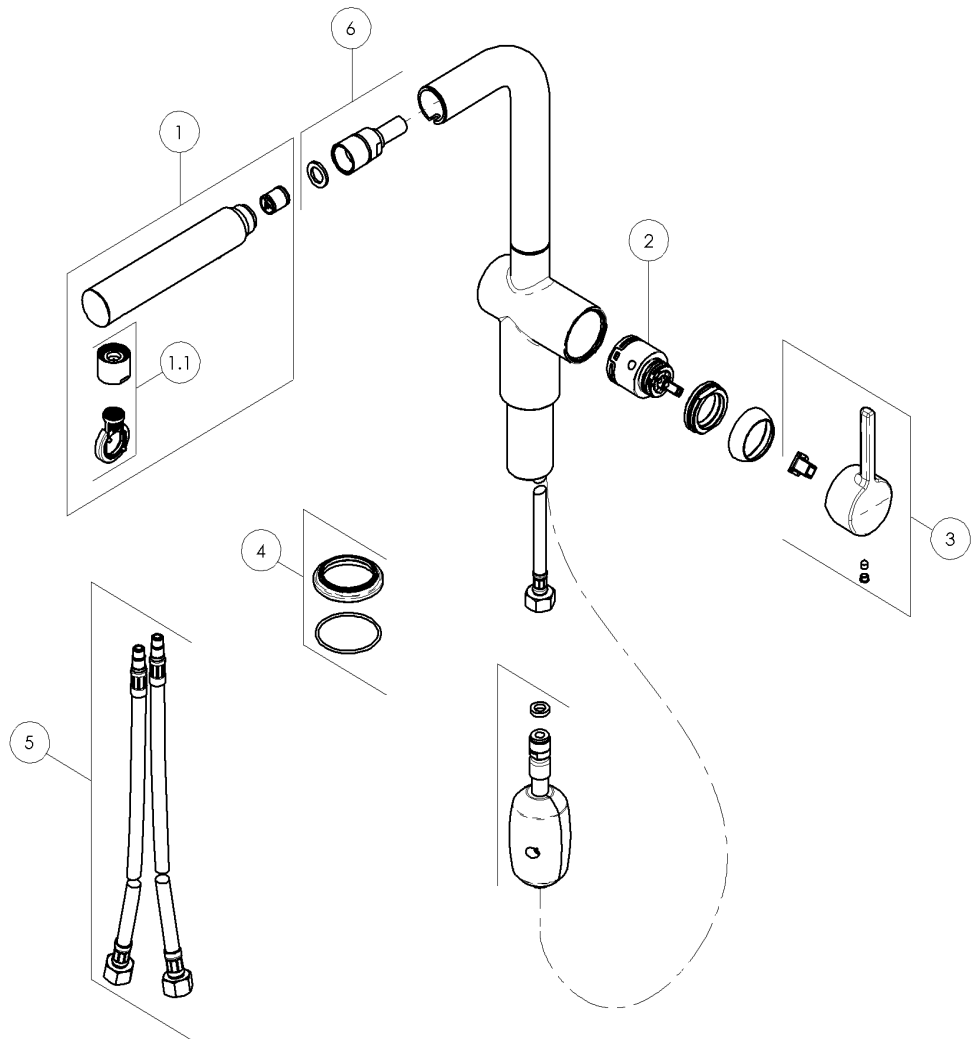

FRANKE

115.0653.383

TAP ACTIVE PULL OUT 2 JETS MATTE WHITE

| N° | Item | Description | Fun |
|------|-----------------|---|--------------|
| 01 | -RDO142/195-FWM | SHOWERHEAD | 133.0660.999 |
| 01.1 | -RAE219/69-FWM | AERATOR + KEY | 133.0661.014 |
| 02 | -RCR350-F | CARTRIDGE CM. 35 | 133.0173.623 |
| 03 | -RLE187/89-FWM | LEVER | 133.0660.984 |
| 04 | -RAN227/103-FWM | BASE RING | 133.0661.025 |
| 05 | -RTUK203/110-F | PAIR OF FLEXIBLE HOSES MOK M8x1 MM550 G3/8" | 133.0357.290 |
| 06 | -RFX135/72-F | FLEXIBLE HOSE | 133.0660.989 |