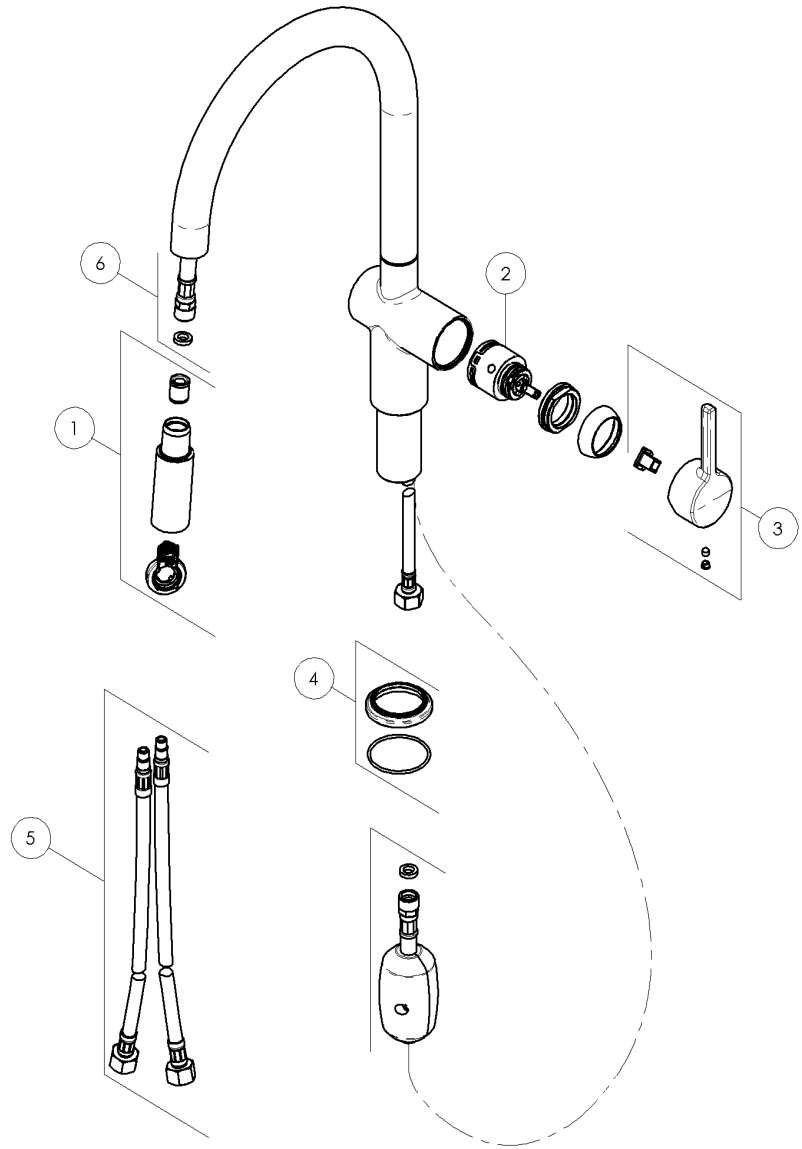

FRANKE

115.0653.405

TAP ACTIVE PULL DOWN 2 JETS MATTE WHITE

N°	Item	Description	Fun
01	-RDO142/197-FWM	SHOWERHEAD	133.0661.008
02	-RCR350-F	CARTRIDGE CM. 35	133.0173.623
03	-RLE187/89-FWM	LEVER	133.0660.984
04	-RAN227/103-FWM	BASE RING	133.0661.025
05	-RTUK203/110-F	PAIR OF FLEXIBLE HOSES MOK M8x1 MM550 G3/8"	133.0357.290
06	-RFX135/73-F	FLEXIBLE HOSE	133.0660.991