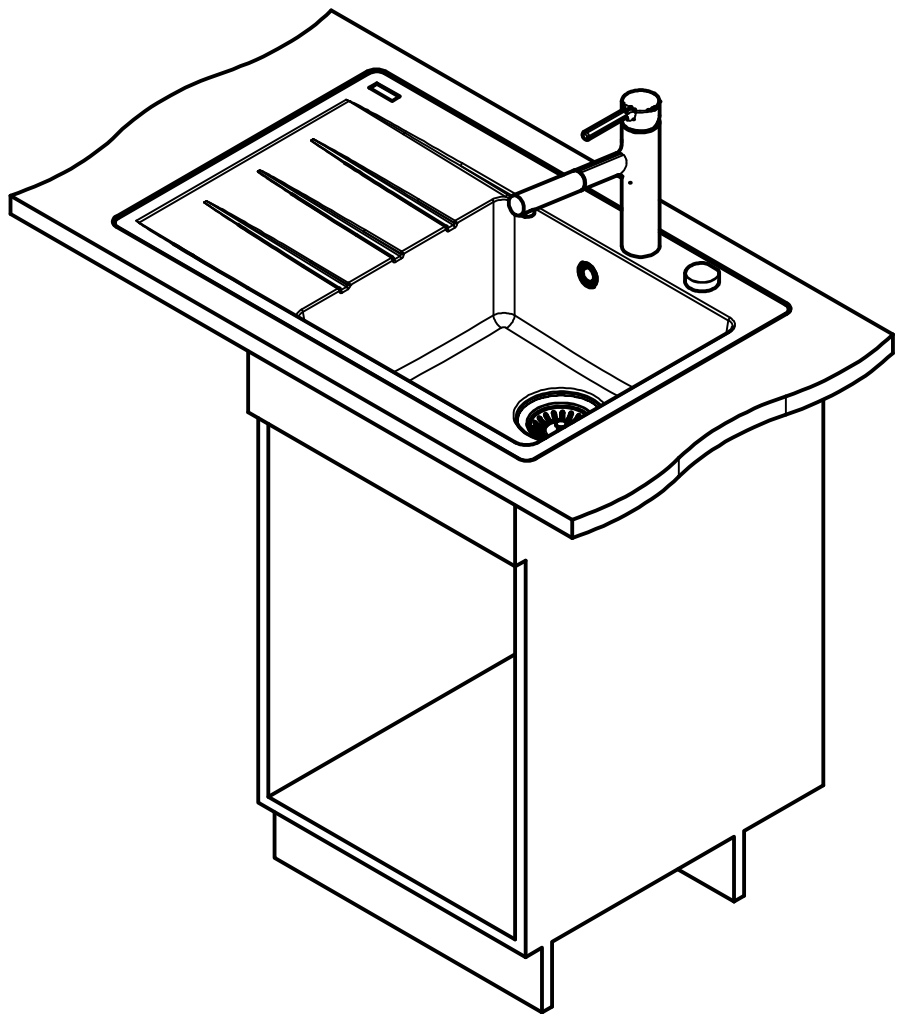

ISO

Drawing No.	20189520_02	Revision	A
Drawn Date	14.04.2020		
These drawings and specifications are the property of Franke Technology and Trademark Ltd. and shall not be reproduced, copied or transferred to any third party without the prior written permission of Franke Technology and Trademark Ltd., Hergiswil, Switzerland			

Franke Küchentechnik AG
CH-4663 Aarburg
Phone: +41 62 787 31 31
Internet: www.franke.com

CNG 211-78 LHD

Sheet	Sheets
6	6