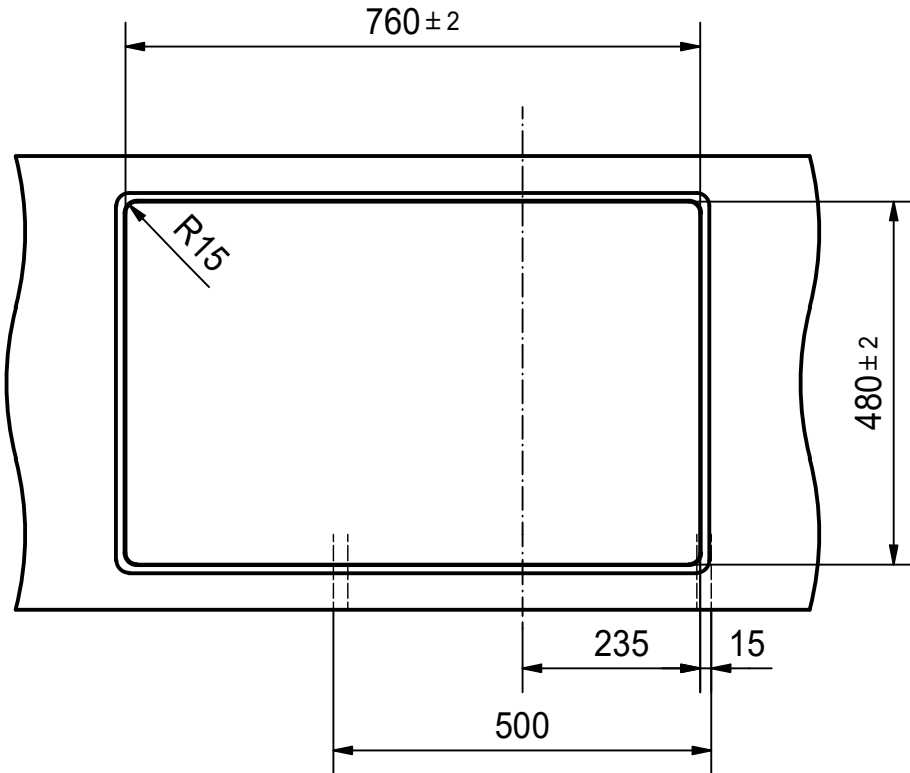

Franke Küchentechnik AG
CH-4663 Aarburg
Phone: +41 62 787 31 31
Internet: www.franke.com

CNG 211-78 LHD

Sheet	Sheets
2	6

CO

For flush fit only

Drawing No.	20189520_02	Revision	A
Drawn Date	14.04.2020		
<small>These drawings and specifications are the property of Franke Technology and Trademark Ltd. and shall not be reproduced, copied or transferred to any third party without the prior written permission of Franke Technology and Trademark Ltd., Hergiswil, Switzerland</small>			