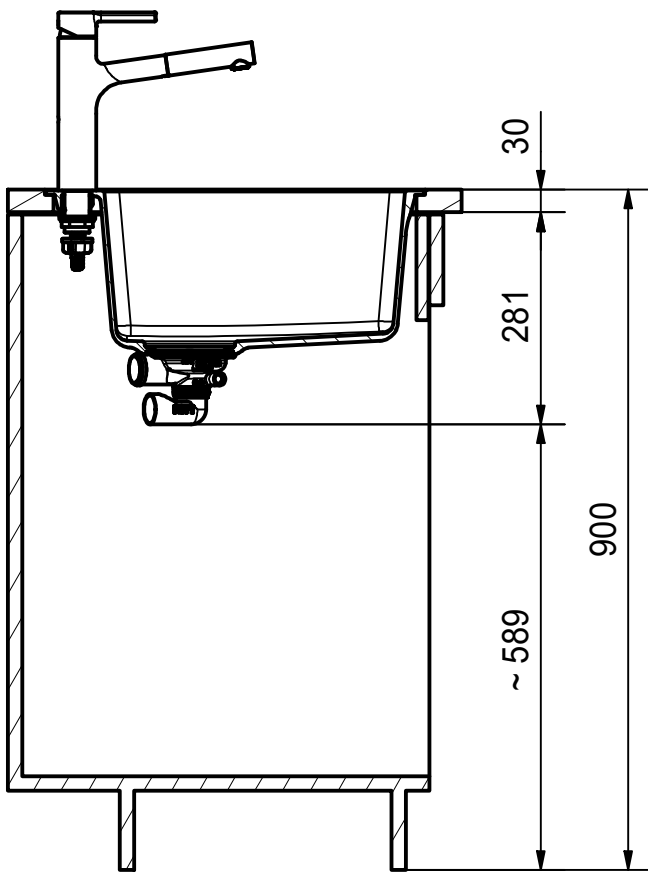

DS

Drawing No.	20189520_02	Revision	A
Drawn Date	14.04.2020		
These drawings and specifications are the property of Franke Technology and Trademark Ltd. and shall not be reproduced, copied or transferred to any third party without the prior written permission of Franke Technology and Trademark Ltd., Hergiswil, Switzerland			

Franke Küchentechnik AG
CH-4663 Aarburg
Phone: +41 62 787 31 31
Internet: www.franke.com

CNG 211-78 LHD

Sheet	Sheets
2	6