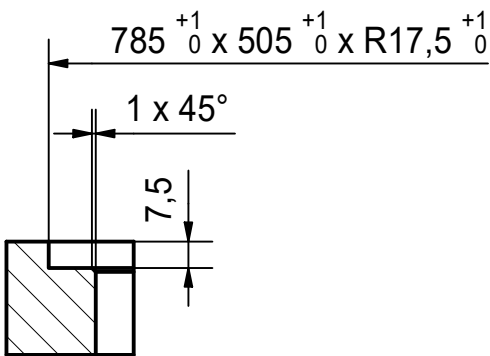

Franke Küchentechnik AG
CH-4663 Aarburg
Phone: +41 62 787 31 31
Internet: www.franke.com

CNG 211-78 LHD

Sheet	Sheets
2	6

CO

For flush fit only

Drawing No.	20189520_02	Revision	A
Drawn Date	14.04.2020		
<small>These drawings and specifications are the property of Franke Technology and Trademark Ltd. and shall not be reproduced, copied or transferred to any third party without the prior written permission of Franke Technology and Trademark Ltd., Hergiswil, Switzerland</small>			