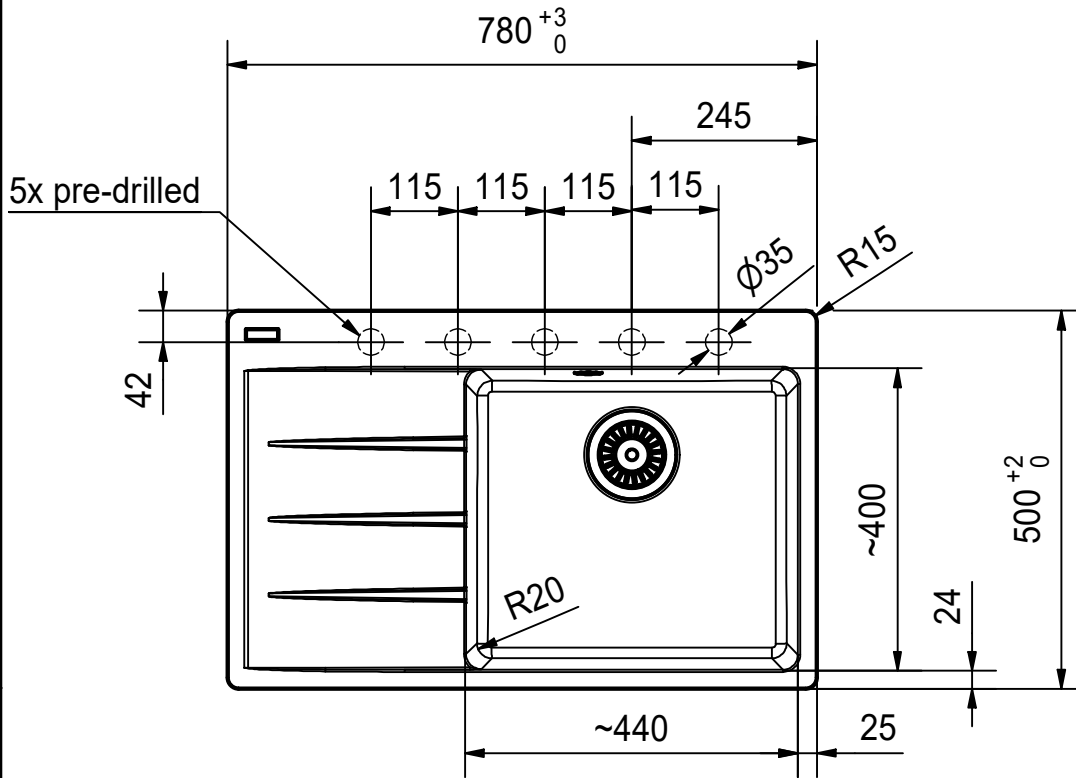

DT

Drawing No.	20189520_02	Revision	A
Drawn Date	14.04.2020		
These drawings and specifications are the property of Franke Technology and Trademark Ltd. and shall not be reproduced, copied or transferred to any third party without the prior written permission of Franke Technology and Trademark Ltd., Hergiswil, Switzerland			

Franke K uchentechnik AG
CH-4663 Aarburg
Phone: +41 62 787 31 31
Internet: www.franke.com

CNG 211-78 LHD

Sheet	Sheets
5	6