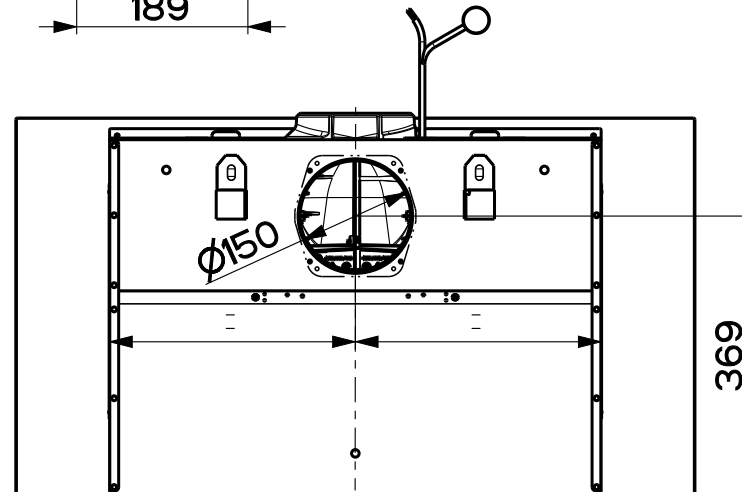

Created by Latini, Francesco	
Denomination DIMENSIONAL DRAWING MYTHOS PRO PERIMETRAL	
Lang EN	Sheet 1/2
Modif.by	
Approved by Bellucci, Daniele	
Approval date 15-Sep-2022	
Doc. status Released	
Drawing N. 330071_741	Rev 01

Created by Latini, Francesco	
Denomination DIMENSIONAL DRAWING MYTHOS PRO PERIMETRAL	
Lang EN	Sheet 2/2
Modif.by	
Approved by Bellucci, Daniele	
Approval date 15-Sep-2022	
Doc. status Released	
Drawing N. 330071_741	Rev 01