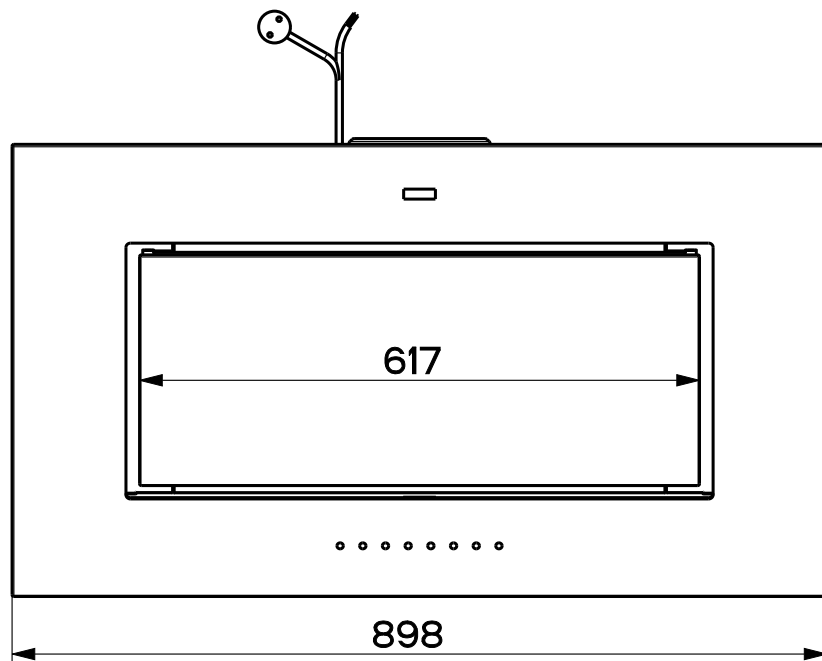

Created by Latini, Francesco	
Denomination DIMENSIONAL DRAWING MYTHOS PRO PERIMETRAL	
Lang EN	Sheet 2/2
Modif.by	
Approved by Bellucci, Daniele	
Approval date 15-Sep-2022	
Doc. status Released	
Drawing N. 330071_741	Rev 01