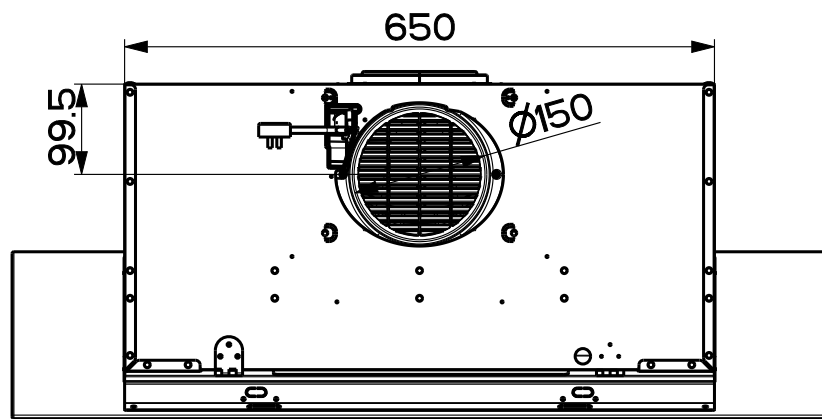

Created by Latini, Francesco	
Denomination DIMENSIONAL DRAWING MYTHOS PRO PERIMETRAL	
Lang EN	Sheet 1/2
Modif.by	
Approved by Bellucci, Daniele	
Approval date 15-Sep-2022	
Doc. status Released	
Drawing N. 330071_741	Rev 01

Created by Latini, Francesco	
Denomination DIMENSIONAL DRAWING MYTHOS PRO PERIMETRAL	
Lang EN	Sheet 2/2
Modif.by	
Approved by Bellucci, Daniele	
Approval date 15-Sep-2022	
Doc. status Released	
Drawing N. 330071_741	Rev 01