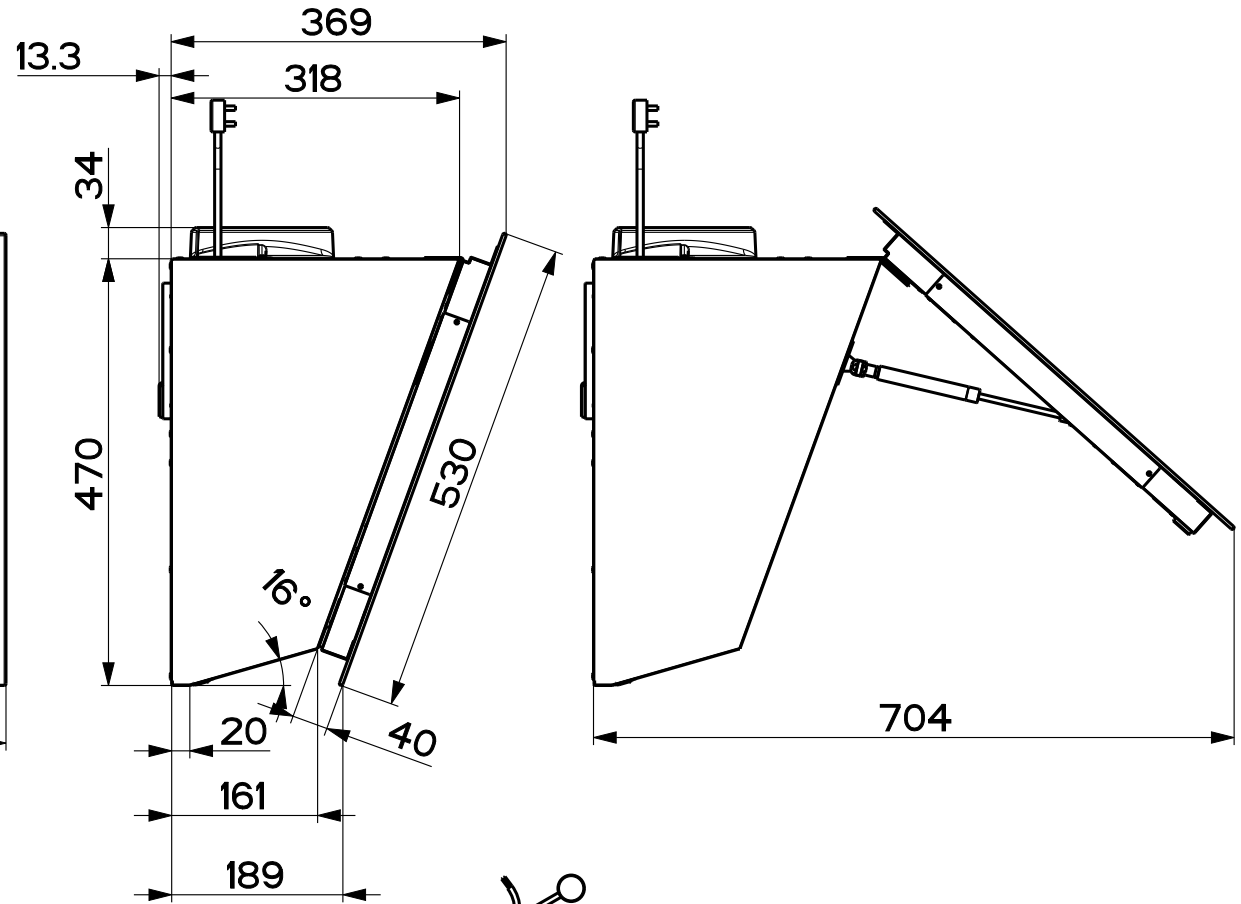

Created by Latini, Francesco	
Denomination DIMENSIONAL DRAWING MYTHOS PRO PERIMETRAL	
Lang EN	Sheet 1/2
Modif.by	
Approved by Bellucci, Daniele	
Approval date 15-Sep-2022	
Doc. status Released	
Drawing N. 330071_741	Rev 01

Created by Latini, Francesco	
Denomination DIMENSIONAL DRAWING MYTHOS PRO PERIMETRAL	
Lang EN	Sheet 2/2
Modif.by	
Approved by Bellucci, Daniele	
Approval date 15-Sep-2022	
Doc. status Released	
Drawing N. 330071_741	Rev 01